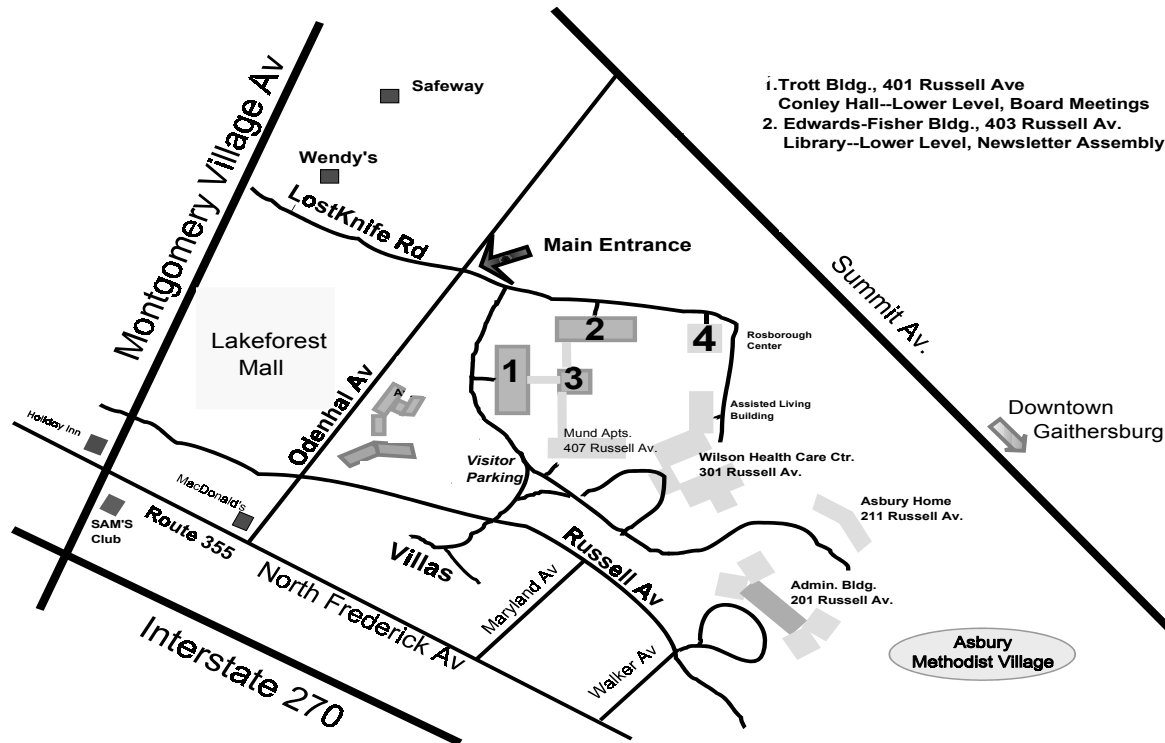

Where NARFE 581 meets at Asbury Methodist Village

For most Membership Meetings: enter Asbury Methodist Village from intersection of Lost Knife Rd. and Odendhal Ave. Park in Visitor Parking (see map) and enter the Trott Building (#1 on map) and take passageway to the Apartment Center (#3 on map). The Meetings are generally in Parker Hall in the Lower Level of the Apartment Center.

For Newsletter Assembly Parties: Meredith Williams or Marty Piper call to remind the regular volunteers of the assembly. New volunteers, please call Meredith on 301-424-3323 or Marty on 301-299-6519 for time and place. Meet chapter members in an informal setting and help get the newsletter out. It only takes about an hour once a month - nine times a year.